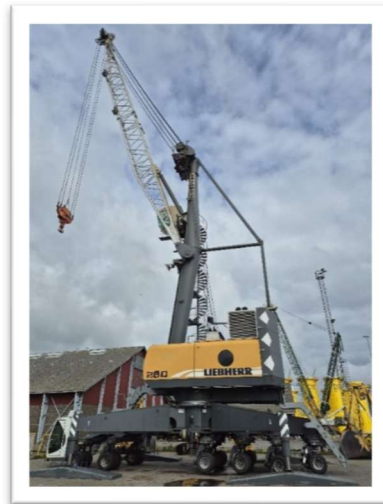

Mobile Harbour Crane

Manufacturer:	Liebherr
Model:	LHM280
Running hours:	~ 11 350
Year:	2014
Lifting Capacity:	64t at 10 - 20m (under the hook) 35t at 10 - 35m (grab operation)
Rope Configuration:	4-rope
Accessories:	15 m³ mechanical clamshell grab 10 m³ mechanical clamshell grab Software for container spreader Bottom cabine
Condition:	Excellent working condition
Location:	Denmark