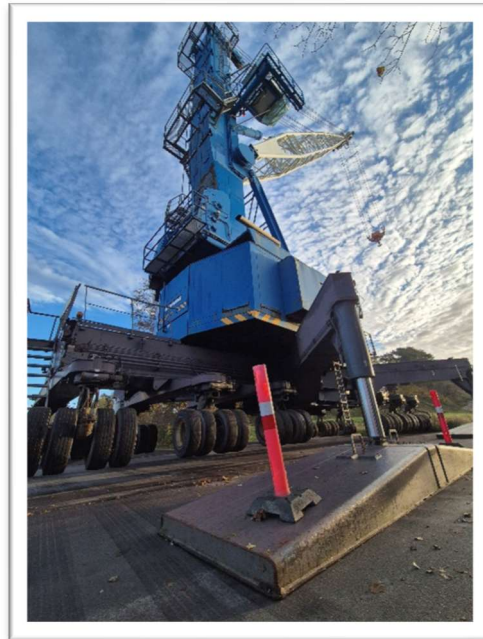

Mobile Harbour Crane

Manufacturer:	Liebherr
Model:	LHM250
Running hours:	~ 12 250
Year:	1998
Lifting Capacity:	64t at 8 - 20m (under the ropes) 34,7t at 8 - 25m (4-rope grab operation)
Rope Configuration:	4-rope
Condition:	Very good working condition
Location:	Denmark